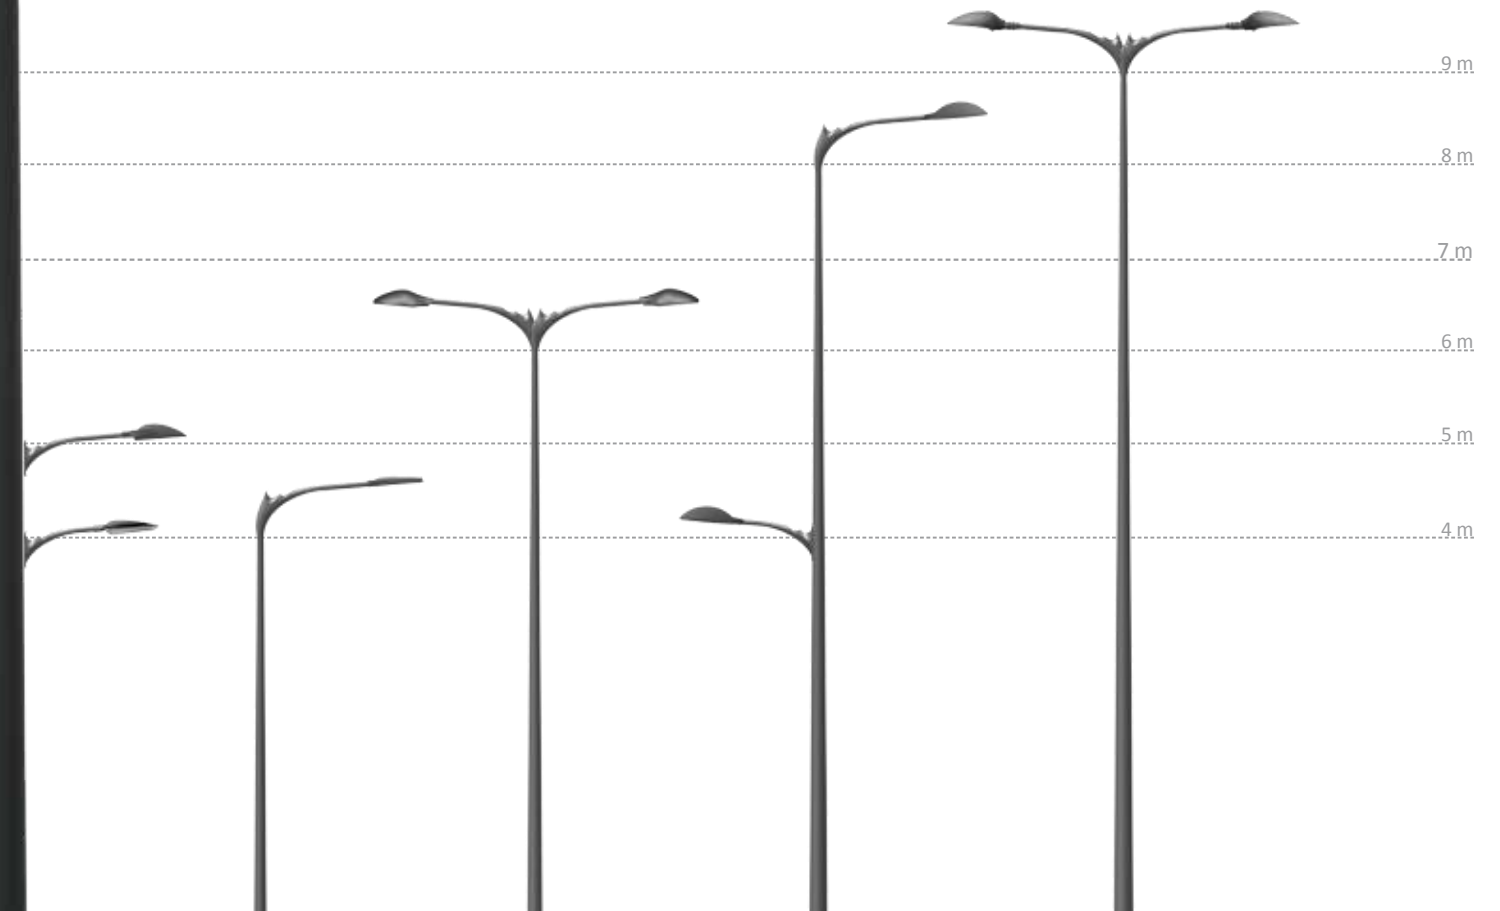

## *Delicate presence*

Strong and light at the same time, Alba carries the lighting fixture with elegance. Its round and flexible forms remind the dawn's sweetness, while the reliefs emphasize its reassuring presence. It participates in the creation of modern sets: single or double lights, top or lateral mounted, against a wall or a pole, the Alba bracket overlooks the place to illuminate with class and serenity.

# Technical characteristics

Material: Aluminum sand casting (EN 1706 AC42000S)  
For Ø76 pole

Simple light version

Double lights version

Against a pole or wall-mounted

	A	B
<b>ALBA 80</b> against a pole or wall-mounted	800	440
<b>AIBA 120</b> against a pole or wall-mounted	1200	470