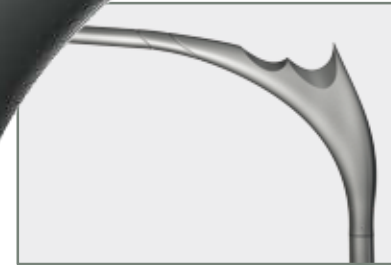

## *Delicate presence*

Strong and light at the same time, Alba carries the lighting fixture with elegance. Its round and flexible forms remind the dawn's sweetness, while the reliefs emphasize its reassuring presence. It participates in the creation of modern sets: single or double lights, top or lateral mounted, against a wall or a pole, the Alba bracket overlooks the place to illuminate with class and serenity.

# Technical characteristics

Material: Aluminum sand casting (EN 1706 AC42000S)  
For Ø76 pole

Simple light version

Double lights version

Against a pole or wall-mounted

	A	B
<b>ALBA 80</b> against a pole or wall-mounted	800	440
<b>AIBA 120</b> against a pole or wall-mounted	1200	470