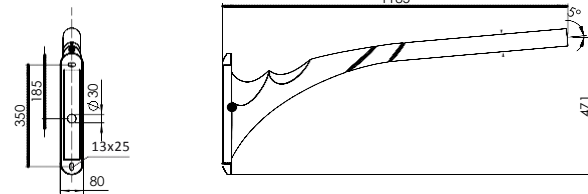

# Technical characteristics

Material: Aluminum sand casting (EN 1706 AC42000S)  
For Ø76 pole

Simple light version

Double lights version

Against a pole or wall-mounted

	A	B
<b>ALBA 80</b> against a pole or wall-mounted	800	440
<b>AIBA 120</b> against a pole or wall-mounted	1200	470