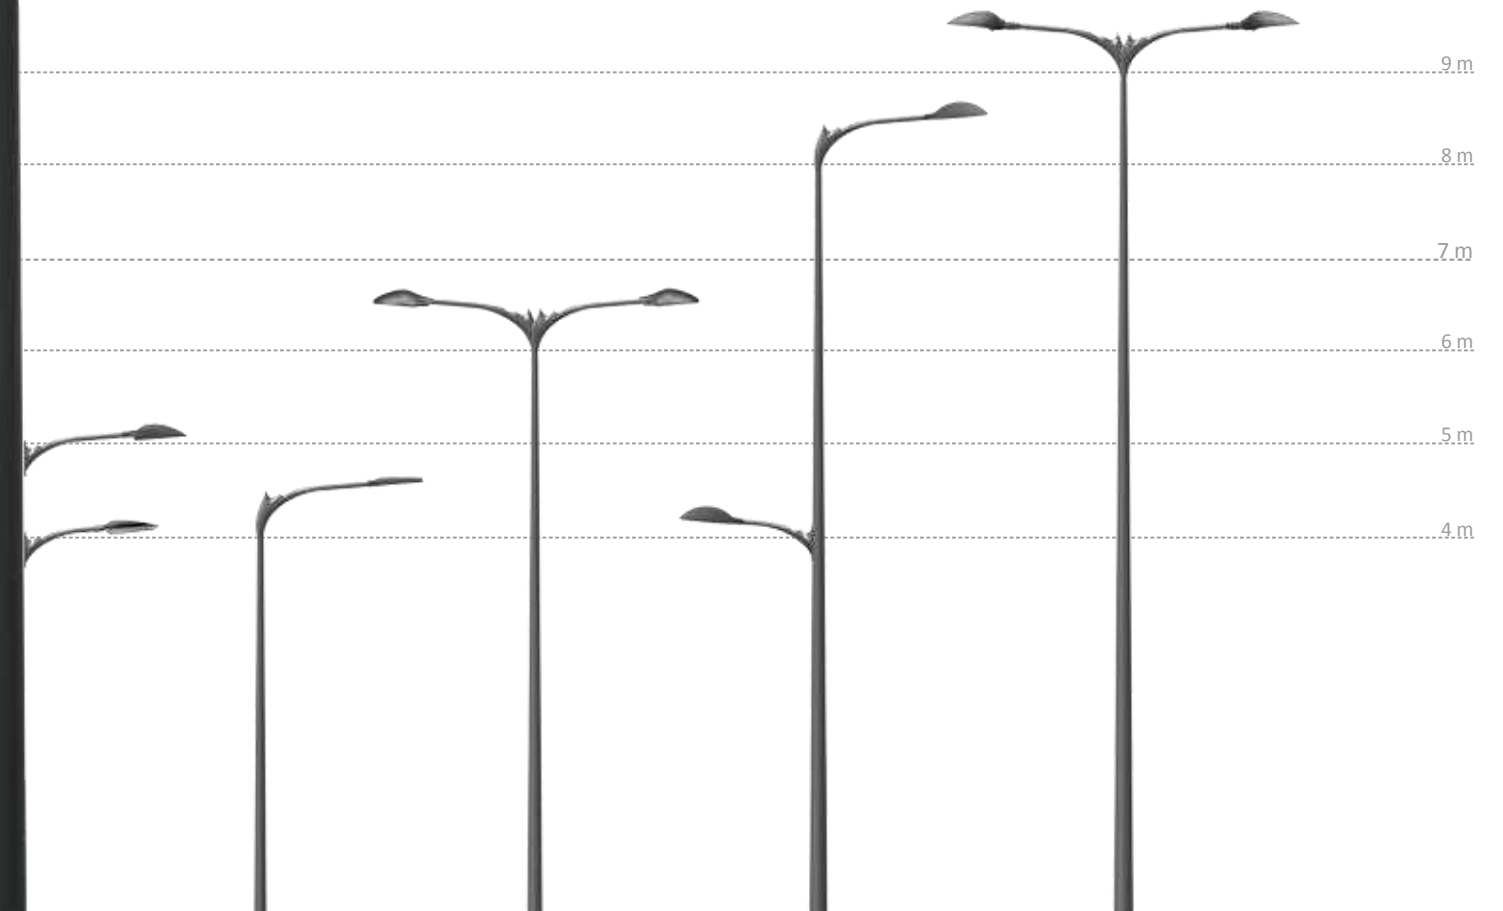

Delicate presence

Strong and light at the same time, Alba carries the lighting fixture with elegance. Its round and flexible forms remind the dawn's sweetness, while the reliefs emphasize its reassuring presence. It participates in the creation of modern sets: single or double lights, top or lateral mounted, against a wall or a pole, the Alba bracket overlooks the place to illuminate with class and serenity.

Alba

Technical characteristics

Material: Aluminum sand casting (EN 1706 AC42000S)
For Ø76 pole

Simple light version

Double lights version

Against a pole or wall-mounted

	A	B
ALBA 80 against a pole or wall-mounted	800	440
AIBA 120 against a pole or wall-mounted	1200	470

Alba

Outlet length