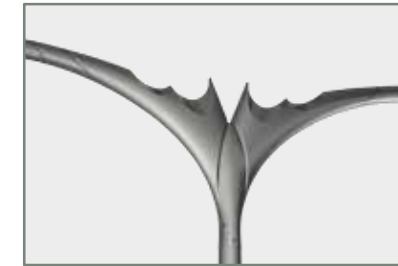

Delicate presence

Strong and light at the same time, Alba carries the lighting fixture with elegance. Its round and flexible forms remind the dawn's sweetness, while the reliefs emphasize its reassuring presence. It participates in the creation of modern sets: single or double lights, top or lateral mounted, against a wall or a pole, the Alba bracket overlooks the place to illuminate with class and serenity.

Alba

Technical characteristics

Material: Aluminum sand casting (EN 1706 AC42000S)
For Ø76 pole

Simple light version

Double lights version

Against a pole or wall-mounted

	A	B
ALBA 80 against a pole or wall-mounted	800	440
AIBA 120 against a pole or wall-mounted	1200	470

Alba

Outlet length