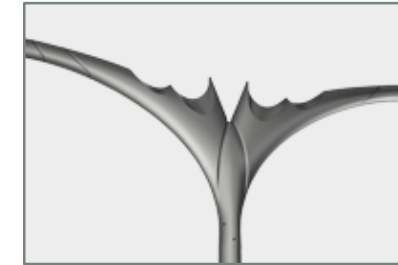

## *Delicate presence*

Strong and light at the same time, Alba carries the lighting fixture with elegance. Its round and flexible forms remind the dawn's sweetness, while the reliefs emphasize its reassuring presence. It participates in the creation of modern sets: single or double lights, top or lateral mounted, against a wall or a pole, the Alba bracket overlooks the place to illuminate with class and serenity.

# Technical characteristics

Material: Aluminum sand casting (EN 1706 AC42000S)  
For Ø76 pole

Simple light version

Double lights version

Against a pole or wall-mounted

	A	B
<b>ALBA 80</b> against a pole or wall-mounted	800	440
<b>AIBA 120</b> against a pole or wall-mounted	1200	470