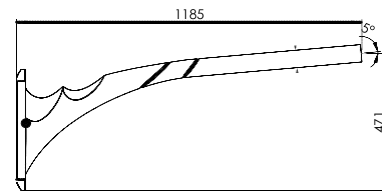

Alba

Technical characteristics

Material: Aluminum sand casting (EN 1706 AC42000S)
For Ø76 pole

Simple light version

Double lights version

Against a pole or wall-mounted

	A	B
ALBA 80 against a pole or wall-mounted	800	440
AIBA 120 against a pole or wall-mounted	1200	470

Alba

Outlet length