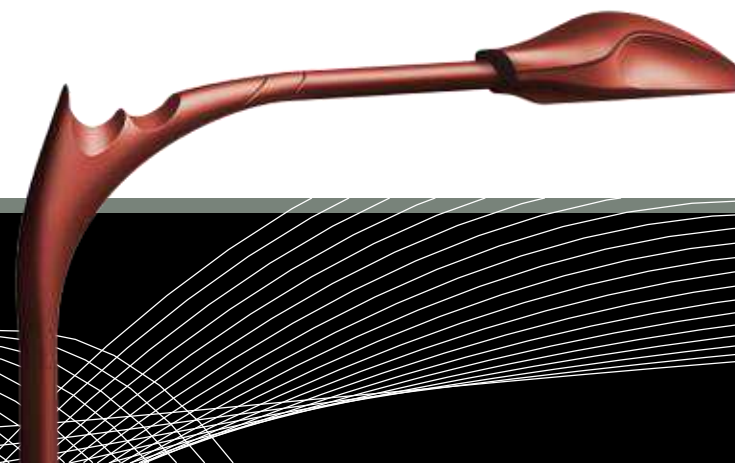

Delicate presence

Strong and light at the same time, Alba carries the lighting fixture with elegance. Its round and flexible forms remind the dawn's sweetness, while the reliefs emphasize its reassuring presence. It participates in the creation of modern sets: single or double lights, top or lateral mounted, against a wall or a pole, the Alba bracket overlooks the place to illuminate with class and serenity.

Alba

Technical characteristics

Material: Aluminum sand casting (EN 1706 AC42000S)
For Ø76 pole

Simple light version

Double lights version

Against a pole or wall-mounted

	A	B
ALBA 80 against a pole or wall-mounted	800	440
AIBA 120 against a pole or wall-mounted	1200	470

Alba

Outlet length