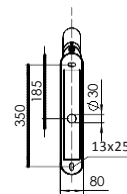

Alba

Technical characteristics

Material: Aluminum sand casting (EN 1706 AC42000S)
For Ø76 pole

Simple light version

Double lights version

Against a pole or wall-mounted

	A	B
ALBA 80 against a pole or wall-mounted	800	440
AIBA 120 against a pole or wall-mounted	1200	470

Alba

Outlet length