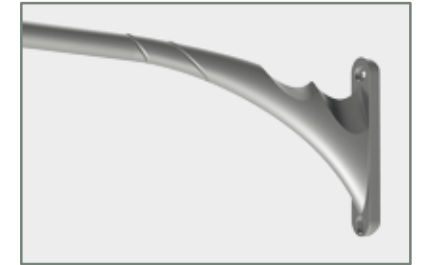

## *Delicate presence*

Strong and light at the same time, Alba carries the lighting fixture with elegance. Its round and flexible forms remind the dawn's sweetness, while the reliefs emphasize its reassuring presence. It participates in the creation of modern sets: single or double lights, top or lateral mounted, against a wall or a pole, the Alba bracket overlooks the place to illuminate with class and serenity.

# Technical characteristics

Material: Aluminum sand casting (EN 1706 AC42000S)  
For Ø76 pole

Simple light version

Double lights version

Against a pole or wall-mounted

	A	B
<b>ALBA 80</b> against a pole or wall-mounted	800	440
<b>AIBA 120</b> against a pole or wall-mounted	1200	470