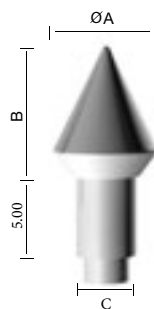

DECOLED
ACCESSORIES

DECOLED

DECORATIVE LED ACCESSORIES

- DecoLED is a range of decorative beacons to add a final moern and festive touch to your lamp posts and lighting poles. Thanks to decorative LEDs, you can perfect the night-time look of your roads with pointed peaks, spheres and caps, in a multitude of colors.
- When switched off, these shapes become white to blend with the ambiance of a sunny day. Don't hesitate to cheer up your roads with these decorative accessories. The electrical consumption is very minimal and illuminates beautifully with a single watt LED.
- Choose from the four shapes and four colors available or select a custom color match for your exact needs.

Dimensions (in)

| | ØA | B | C |
|---------------------|-----------|-----------|-----|
| Decoled peak | 2.36/3.00 | 23.6 | 2.7 |
| Himera Decoled peak | 4.29/4.68 | 5.11/5.90 | 2.7 |
| Decoled sphere | 4.13/4.53 | 3.54/3.74 | 2.7 |
| Decoled cap | 2.36/3.00 | 2.36/3.15 | 2.7 |

Peak 600

Himera Peak

Decoled Sphere

Decoled Cap

Highlights

- Finished look for pole.
- 4 shapes: Peak 600, Himera Peak, DecoLED Sphere, and DecoLED Cap Himera peak, Decoled sphere, and Decoled cap.
- 4 colors: white, green, red and blue, or request a custom color.
- White by day.
- Diffused light.
- Allows for an easily customized ensemble.
- Can be used for festive light displays.

Technical Characteristics

| | |
|-------------------------|--|
| Protection index | IP 66 |
| Shock resistance | IK 10 |
| Materials | Diffusing white polyethylene |
| Electrical class | II |
| Maximum power | 1 x LED 1 W, 220 V - 50 HZ |
| Mounting | For pole size of Ø2.36" or Ø3.0" (Decoled cap also available in Ø3.5") Delivered pre-cabled (cable length on request) |
| Standard colors | White, Green, Red and Blue |