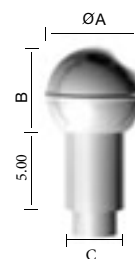

Dimensions (in)

| | ØA | B | C |
|---------------------|-----------|-----------|-----|
| Decoled peak | 2.36/3.00 | 23.6 | 2.7 |
| Himera Decoled peak | 4.29/4.68 | 5.11/5.90 | 2.7 |
| Decoled sphere | 4.13/4.53 | 3.54/3.74 | 2.7 |
| Decoled cap | 2.36/3.00 | 2.36/3.15 | 2.7 |

Peak 600

Himera Peak

Decoled Sphere

Decoled Cap

Highlights

- Finished look for pole.
- 4 shapes: Peak 600, Himera Peak, DecoLED Sphere, and DecoLED Cap Himera peak, Decoled sphere, and Decoled cap.
- 4 colors: white, green, red and blue, or request a custom color.
- White by day.
- Diffused light.
- Allows for an easily customized ensemble.
- Can be used for festive light displays.

Technical Characteristics

| | |
|-------------------------|--|
| Protection index | IP 66 |
| Shock resistance | IK 10 |
| Materials | Diffusing white polyethylene |
| Electrical class | II |
| Maximum power | 1 x LED 1 W, 220 V - 50 HZ |
| Mounting | For pole size of Ø2.36" or Ø3.0" (Decoled cap also available in Ø3.5") Delivered pre-cabled (cable length on request) |
| Standard colors | White, Green, Red and Blue |