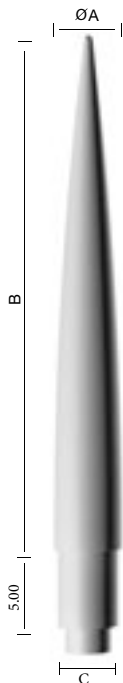

DECOLED
ACCESSORIES

DECOLED

DECORATIVE LED ACCESSORIES

- DecoLED is a range of decorative beacons to add a final moern and festive touch to your lamp posts and lighting poles. Thanks to decorative LEDs, you can perfect the night-time look of your roads with pointed peaks, spheres and caps, in a multitude of colors.
- When switched off, these shapes become white to blend with the ambiance of a sunny day. Don't hesitate to cheer up your roads with these decorative accessories. The electrical consumption is very minimal and illuminates beautifully with a single watt LED.
- Choose from the four shapes and four colors available or select a custom color match for your exact needs.

Dimensions (in)

| | ØA | B | C |
|---------------------|-----------|-----------|-----|
| Decoled peak | 2.36/3.00 | 23.6 | 2.7 |
| Himera Decoled peak | 4.29/4.68 | 5.11/5.90 | 2.7 |
| Decoled sphere | 4.13/4.53 | 3.54/3.74 | 2.7 |
| Decoled cap | 2.36/3.00 | 2.36/3.15 | 2.7 |

Peak 600

Himera Peak

Decoled Sphere

Decoled Cap

Highlights

- Finished look for pole.
- 4 shapes: Peak 600, Himera Peak, DecoLED Sphere, and DecoLED Cap Himera peak, Decoled sphere, and Decoled cap.
- 4 colors: white, green, red and blue, or request a custom color.
- White by day.
- Diffused light.
- Allows for an easily customized ensemble.
- Can be used for festive light displays.

Technical Characteristics

| | |
|-------------------------|--|
| Protection index | IP 66 |
| Shock resistance | IK 10 |
| Materials | Diffusing white polyethylene |
| Electrical class | II |
| Maximum power | 1 x LED 1 W, 220 V - 50 HZ |
| Mounting | For pole size of Ø2.36" or Ø3.0" (Decoled cap also available in Ø3.5") Delivered pre-cabled (cable length on request) |
| Standard colors | White, Green, Red and Blue |