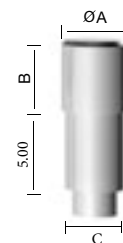

Dimensions (in)

| | ØA | B | C |
|---------------------|-----------|-----------|-----|
| Decoled peak | 2.36/3.00 | 23.6 | 2.7 |
| Himera Decoled peak | 4.29/4.68 | 5.11/5.90 | 2.7 |
| Decoled sphere | 4.13/4.53 | 3.54/3.74 | 2.7 |
| Decoled cap | 2.36/3.00 | 2.36/3.15 | 2.7 |

Peak 600

Himera Peak

Decoled Sphere

Decoled Cap

Highlights

- Finished look for pole.
- 4 shapes: Peak 600, Himera Peak, DecoLED Sphere, and DecoLED Cap Himera peak, Decoled sphere, and Decoled cap.
- 4 colors: white, green, red and blue, or request a custom color.
- White by day.
- Diffused light.
- Allows for an easily customized ensemble.
- Can be used for festive light displays.

Technical Characteristics

| | |
|-------------------------|--|
| Protection index | IP 66 |
| Shock resistance | IK 10 |
| Materials | Diffusing white polyethylene |
| Electrical class | II |
| Maximum power | 1 x LED 1 W, 220 V - 50 HZ |
| Mounting | For pole size of Ø2.36" or Ø3.0" (Decoled cap also available in Ø3.5") Delivered pre-cabled (cable length on request) |
| Standard colors | White, Green, Red and Blue |