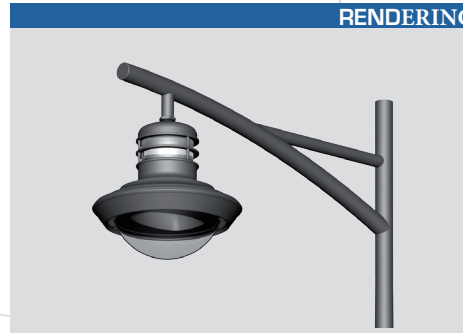

Mechanically welded decorative arms

ACIDALIS

STANDARD

- Decorative arm in galvanized steel.
- Standard Black RAL 9005 - decorative ball - inclination 5 ° lateral.
- Available in single , double or 3 and 4 arms.
- Fixation of the luminaire: lateral (connection Ø60) or suspended (connection PG34 female).
- Fixing mast top (Ø60, Ø75, or Ø89) or applied.
- Decorative accessories available as an option depending on the diameter
- Surface treatment: thermo-lacquering polyester powder at 220 ° (RAL color or structured paint of your choice).

SIDE

RENDERING

3D RENDERING

Model	A [cm]	B [cm]
ACIDALIS 75	60	40
ACIDALIS 100	60	50
ACIDALIS 150	60	55