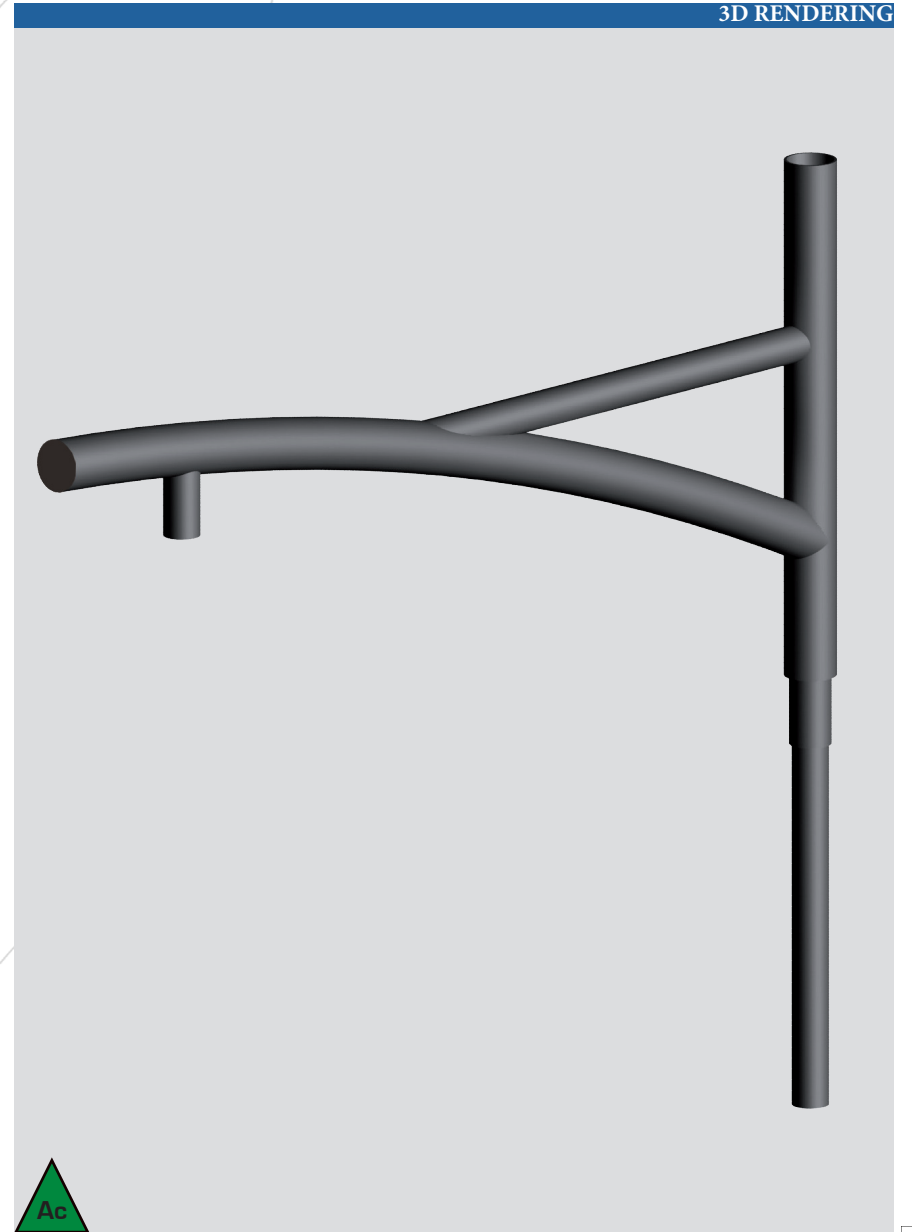

Mechanically welded decorative arms

ACIDALIS

STANDARD

- Decorative arm in galvanized steel.
- Standard Black RAL 9005 - decorative ball - inclination 5 ° lateral.
- Available in single , double or 3 and 4 arms.
- Fixation of the luminaire: lateral (connection Ø60) or suspended (connection PG34 female).
- Fixing mast top (Ø60, Ø75, or Ø89) or applied.
- Decorative accessories available as an option depending on the diameter
- Surface treatment: thermo-lacquering polyester powder at 220 ° (RAL color or structured paint of your choice).

SIDE

RENDERING

3D RENDERING

Model	A [cm]	B [cm]
ACIDALIS 75	60	40
ACIDALIS 100	60	50
ACIDALIS 150	60	55