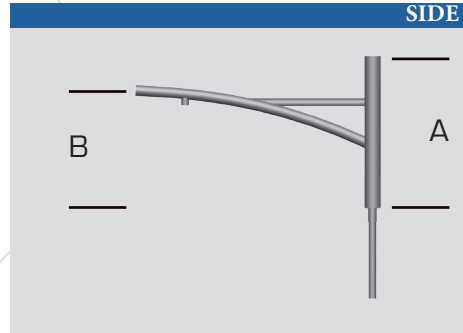

Mechanically welded decorative arms

ACIDALIS

STANDARD

- Decorative arm in galvanized steel.
- Standard Black RAL 9005 - decorative ball - inclination 5 ° lateral.
- Available in single , double or 3 and 4 arms.
- Fixation of the luminaire: lateral (connection Ø60) or suspended (connection PG34 female).
- Fixing mast top (Ø60, Ø75, or Ø89) or applied.
- Decorative accessories available as an option depending on the diameter
- Surface treatment: thermo-lacquering polyester powder at 220 ° (RAL color or structured paint of your choice).

SIDE

RENDERING

3D RENDERING

Model	A [cm]	B [cm]
ACIDALIS 75	60	40
ACIDALIS 100	60	50
ACIDALIS 150	60	55