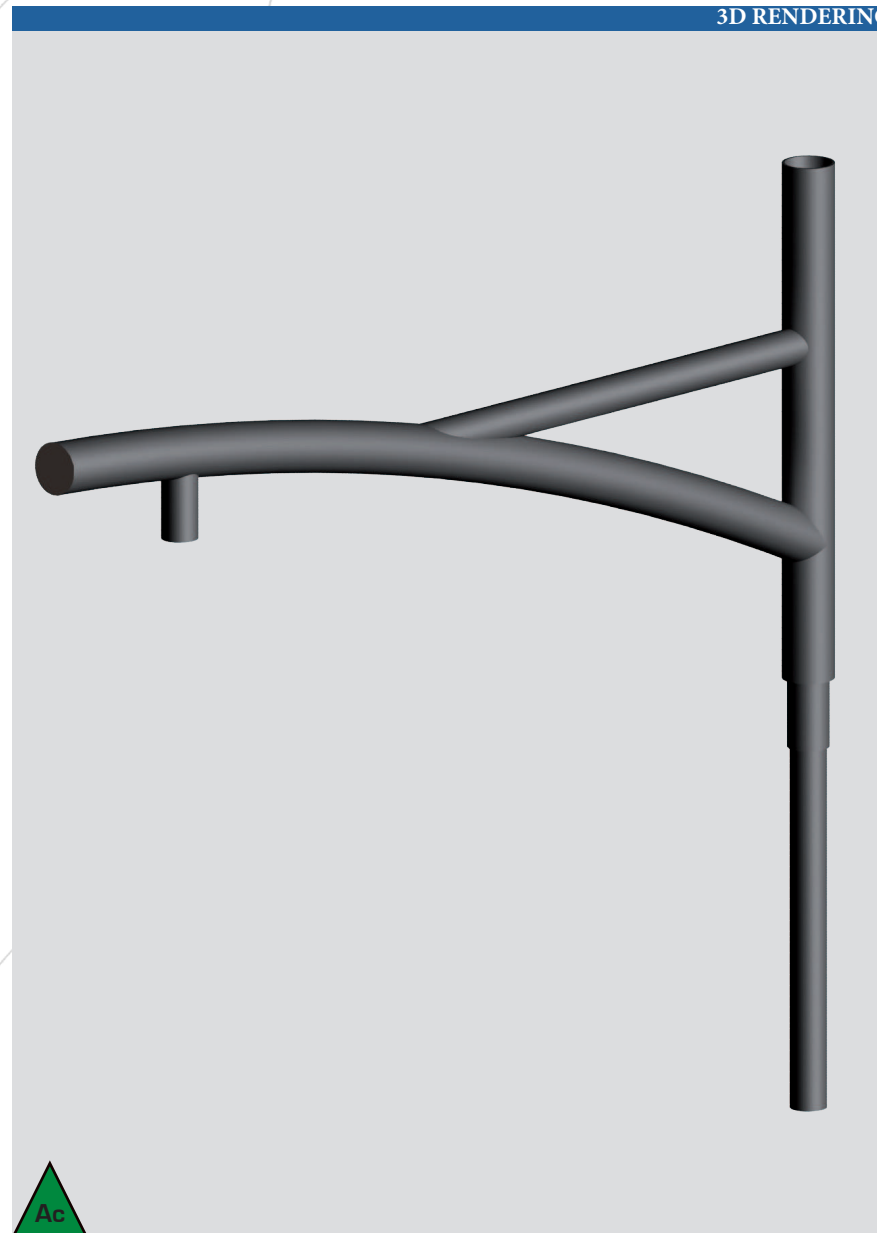

Mechanically welded decorative arms

ACIDALIS

STANDARD

- Decorative arm in galvanized steel.
- Standard Black RAL 9005 - decorative ball - inclination 5 ° lateral.
- Available in single , double or 3 and 4 arms.
- Fixation of the luminaire: lateral (connection Ø60) or suspended (connection PG34 female).
- Fixing mast top (Ø60, Ø75, or Ø89) or applied.
- Decorative accessories available as an option depending on the diameter
- Surface treatment: thermo-lacquering polyester powder at 220 ° (RAL color or structured paint of your choice).

SIDE

RENDERING

3D RENDERING

Model	A [cm]	B [cm]
ACIDALIS 75	60	40
ACIDALIS 100	60	50
ACIDALIS 150	60	55