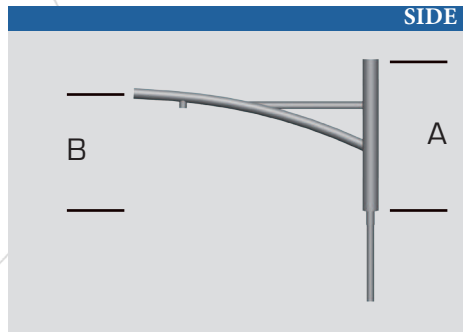

Mechanically welded decorative arms

ACIDALIS

STANDARD

- Decorative arm in galvanized steel.
- Standard Black RAL 9005 - decorative ball - inclination 5 ° lateral.
- Available in single , double or 3 and 4 arms.
- Fixation of the luminaire: lateral (connection Ø60) or suspended (connection PG34 female).
- Fixing mast top (Ø60, Ø75, or Ø89) or applied.
- Decorative accessories available as an option depending on the diameter
- Surface treatment: thermo-lacquering polyester powder at 220 ° (RAL color or structured paint of your choice).

SIDE

RENDERING

3D RENDERING

Model	A [cm]	B [cm]
ACIDALIS 75	60	40
ACIDALIS 100	60	50
ACIDALIS 150	60	55