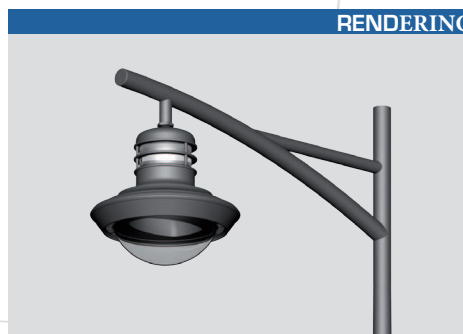

Mechanically welded decorative arms

ACIDALIS

STANDARD

- Decorative arm in galvanized steel.
- Standard Black RAL 9005 - decorative ball - inclination 5 ° lateral.
- Available in single , double or 3 and 4 arms.
- Fixation of the luminaire: lateral (connection Ø60) or suspended (connection PG34 female).
- Fixing mast top (Ø60, Ø75, or Ø89) or applied.
- Decorative accessories available as an option depending on the diameter
- Surface treatment: thermo-lacquering polyester powder at 220 ° (RAL color or structured paint of your choice).

SIDE

RENDERING

3D RENDERING

Model	A [cm]	B [cm]
ACIDALIS 75	60	40
ACIDALIS 100	60	50
ACIDALIS 150	60	55