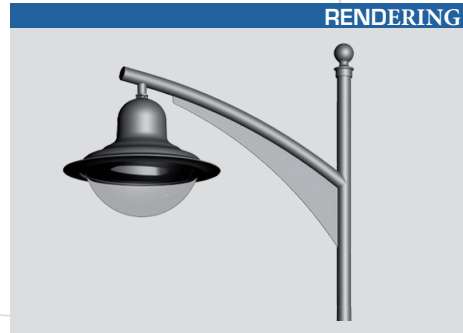

Mechanically welded decorative arms

ORIZUS

STANDARD

- Decorative arm in galvanized steel.
- Standard Black RAL 9005 - inclination 10° side - PVC cap.
- Available in single, double or 3 and 4 arms.
- Fixation of the luminaire:
lateral (connection Ø60) or suspended (connection PG34 female).
- Fixing mast top (Ø60, Ø75 or Ø89) or applied.
- Decorative accessories available as an option depending on the diameter
- Surface treatment: thermo-lacquering polyester powder at 220°
(RAL color or structured paint of your choice).

SIDE

RENDERING

3D RENDERING

Model	A [cm]	B [cm]
ORIZUS 75	75	65
ORIZUS 100	100	90
ORIZUS 150	100	110