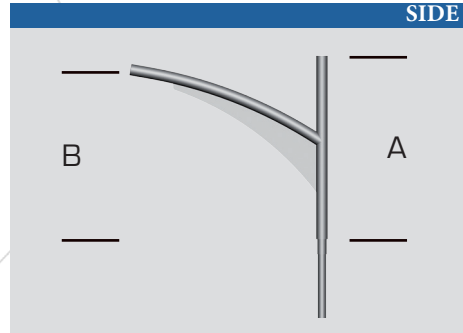

Mechanically welded decorative arms

ORIZUS

STANDARD

- Decorative arm in galvanized steel.
- Standard Black RAL 9005 - inclination 10° side - PVC cap.
- Available in single, double or 3 and 4 arms.
- Fixation of the luminaire:
lateral (connection Ø60) or suspended (connection PG34 female).
- Fixing mast top (Ø60, Ø75 or Ø89) or applied.
- Decorative accessories available as an option depending on the diameter
- Surface treatment: thermo-lacquering polyester powder at 220°
(RAL color or structured paint of your choice).

SIDE

RENDERING

3D RENDERING

Model	A [cm]	B [cm]
ORIZUS 75	75	65
ORIZUS 100	100	90
ORIZUS 150	100	110