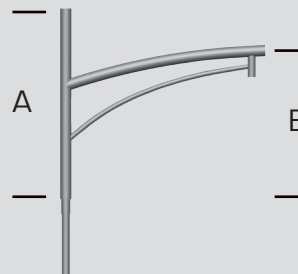

OCIRA

Mechanically welded decorative arms

3D RENDERING

SIDE

RENDERING

STANDARD

- Decorative arm in galvanized steel.
- Standard Black RAL 9005 - Decorative ball.
- Available in single or double arms, 3 and 4 detachable lights.
- Luminaire fixing: suspended (PG34 female connection).
- Fixing mast top (Ø60, Ø75 or Ø89) or applied.
- Decorative accessories available as an option depending on the diameter
- Surface treatment: thermo-lacquering polyester powder at 220 °
- (RAL color or structured paint of your choice).

Model	A [cm]	B [cm]
OCIRA 70	70	45
OCIRA 100	100	65
OCIRA 150	100	70