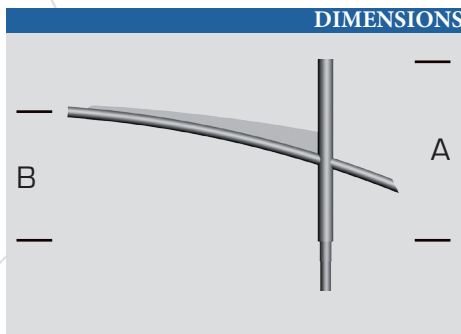

## Mechanically welded decorative Arms

### STANDARD

- Decorative console in galvanized steel.
- Standard Black RAL 9005 - inclination 5 ° lateral - Decorative ball.
- Available in 1 or 2 lights.
- Fixation of the luminaire: lateral (connection Ø60) or suspended (connection PG34 female).
- Fixing mast top (Ø60, Ø75 or Ø89) or applied.
- Decorative accessories available as an option depending on the diameter
- Surface treatment: thermo-lacquering polyester powder at 220°C
- RAL color or structured paint of your choice

### DIMENSIONS