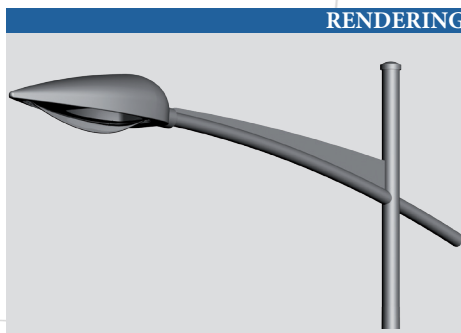

Mechanically welded decorative Arms

NEPTIS

STANDARD

- Decorative console in galvanized steel.
- Standard Black RAL 9005 - inclination 5 ° lateral - Decorative ball.
- Available in 1 or 2 lights.
- Fixation of the luminaire: lateral (connection Ø60) or suspended (connection PG34 female).
- Fixing mast top (Ø60, Ø75 or Ø89) or applied.
- Decorative accessories available as an option depending on the diameter
- Surface treatment: thermo-lacquering polyester powder at 220°C
- RAL color or structured paint of your choice

DIMENSIONS

RENDERING

3D RENDERING

MODELS	A [cm]	B [cm]
NEPTIS 70	50	35
NEPTIS 100	70	50
NEPTIS 140	100	70