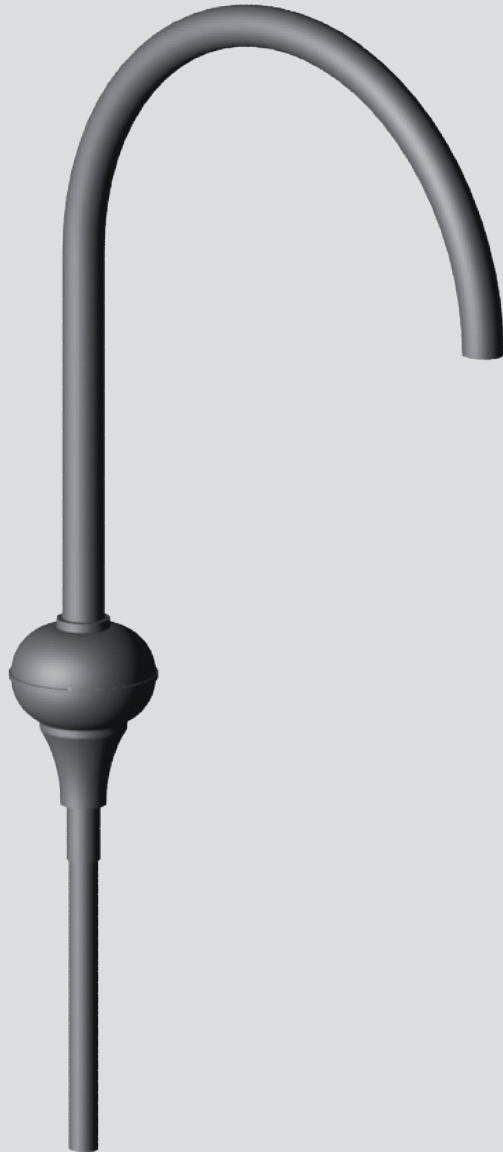

# MORHANGE

## Mechanically welded decorative Arms

### DIMENSIONS

### STANDARD

- Decorative console in galvanized steel.
- Standard Black RAL 9005 - Decorative rings in repoussé aluminum.
- Available in 1 or 2 lights.
- Luminaire fixing: suspended (PG34 female connection).
- Fixing mast top (Ø60 or Ø75) or applied.
- Surface treatment: thermo-lacquering polyester powder at 220°C
- RAL Color or structured paint on your choice