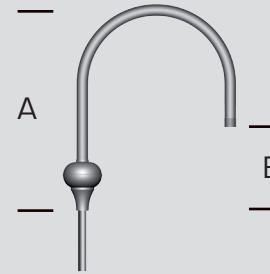

## Mechanically welded decorative Arms

### DIMENSIONS

### STANDARD

- Decorative console in galvanized steel.
- Standard Black RAL 9005 - Decorative rings in repoussé aluminum.
- Available in 1 or 2 lights.
- Luminaire fixing: suspended (PG34 female connection).
- Fixing mast top (Ø60 or Ø75) or applied.
- Surface treatment: thermo-lacquering polyester powder at 220°C
- RAL Color or structured paint on your choice