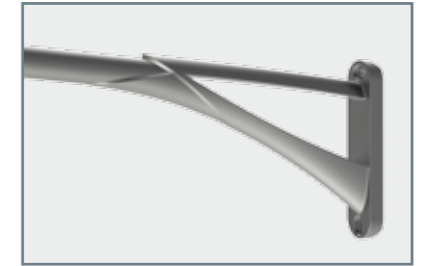

Breaking clichés

The Kairos bracket reveals a bright and contemporary design. The scooped out shape and sharp contours of the single version marks a break in the urban space. With 2 lights, it imposes its conqueror style to dress up the city with dynamism and originality. Wall mounted or against a pole, Kairos is an arrow launched toward the luminaire. Whatever the scenario, the Kairos bracket is firmly modern.

KAIROS

Coulet Design

Technical characteristics

Material: Aluminium sand casting (EN 1706 AC42000S)
For Ø76 pole

Dimensions (mm)

	A	B
KAÏROS 80 - 1 light	800	350
KAÏROS 120 - 1 light	1200	390

	A	B
KAÏROS 80 - 2 lights	1600	350
KAÏROS 120 - 2 lights	2400	390

	A	B
KAÏROS 80 against a pole or wall-mounted	800	360
KAÏROS 120 against a pole or wall-mounted	1200	400

Simple light version

Double lights version

Against a pole or wall-mounted

KAÏROS

Cnilet Design