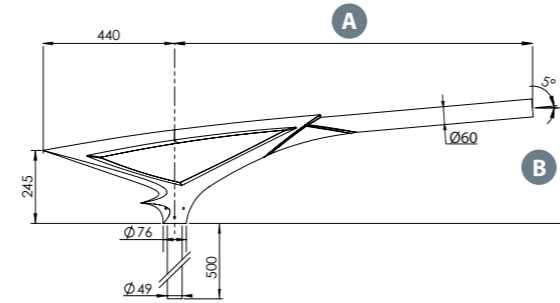

Breaking clichés

The Kairos bracket reveals a bright and contemporary design. The scooped out shape and sharp contours of the single version marks a break in the urban space. With 2 lights, it imposes its conqueror style to dress up the city with dynamism and originality. Wall mounted or against a pole, Kairos is an arrow launched toward the luminaire. Whatever the scenario, the Kairos bracket is firmly modern.

KAIROS

Coulet Design

Technical characteristics

Material: Aluminium sand casting (EN 1706 AC42000S)
For Ø76 pole

Dimensions (mm)

	A	B
KAÏROS 80 - 1 light	800	350
KAÏROS 120 - 1 light	1200	390

	A	B
KAÏROS 80 - 2 lights	1600	350
KAÏROS 120 - 2 lights	2400	390

	A	B
KAÏROS 80 against a pole or wall-mounted	800	360
KAÏROS 120 against a pole or wall-mounted	1200	400

Simple light version

Double lights version

Against a pole or wall-mounted

KAÏROS

Cnilet Design