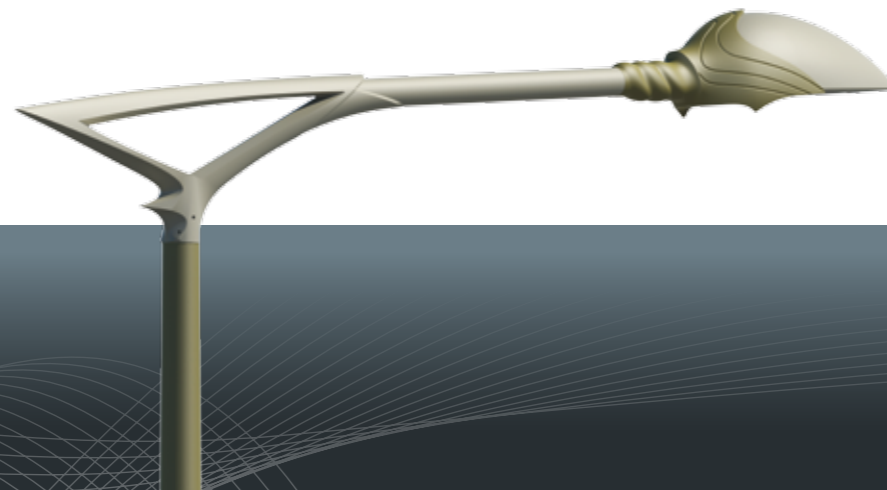

Breaking clichés

The Kairos bracket reveals a bright and contemporary design. The scooped out shape and sharp contours of the single version marks a break in the urban space. With 2 lights, it imposes its conqueror style to dress up the city with dynamism and originality. Wall mounted or against a pole, Kairos is an arrow launched toward the luminaire. Whatever the scenario, the Kairos bracket is firmly modern.

KAIROS

Coulet Design

Technical characteristics

Material: Aluminium sand casting (EN 1706 AC42000S)
For Ø76 pole

Dimensions (mm)

	A	B
KAÏROS 80 - 1 light	800	350
KAÏROS 120 - 1 light	1200	390

	A	B
KAÏROS 80 - 2 lights	1600	350
KAÏROS 120 - 2 lights	2400	390

	A	B
KAÏROS 80 against a pole or wall-mounted	800	360
KAÏROS 120 against a pole or wall-mounted	1200	400

Simple light version

Double lights version

Against a pole or wall-mounted

KAÏROS

Cnilet Design