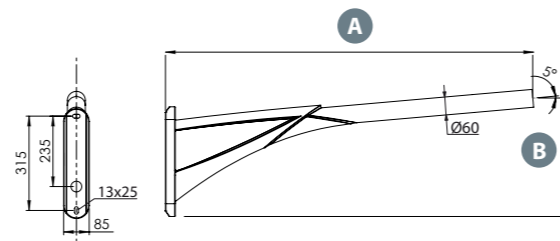

KAIROS

Coulet Design

Technical characteristics

Material: Aluminium sand casting (EN 1706 AC42000S)
For Ø76 pole

Dimensions (mm)

	A	B
KAÏROS 80 - 1 light	800	350
KAÏROS 120 - 1 light	1200	390

	A	B
KAÏROS 80 - 2 lights	1600	350
KAÏROS 120 - 2 lights	2400	390

	A	B
KAÏROS 80 against a pole or wall-mounted	800	360
KAÏROS 120 against a pole or wall-mounted	1200	400

Simple light version

Double lights version

Against a pole or wall-mounted

KAÏROS

Cnilet Design