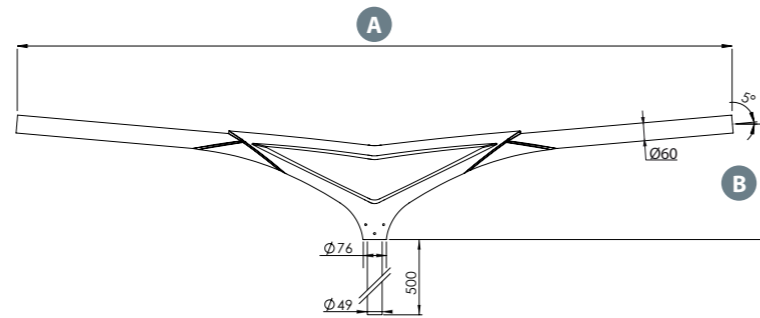

Breaking clichés

The Kairos bracket reveals a bright and contemporary design. The scooped out shape and sharp contours of the single version marks a break in the urban space. With 2 lights, it imposes its conqueror style to dress up the city with dynamism and originality. Wall mounted or against a pole, Kairos is an arrow launched toward the luminaire. Whatever the scenario, the Kairos bracket is firmly modern.

KAIROS

Coulet Design

Technical characteristics

Material: Aluminium sand casting (EN 1706 AC42000S)
For Ø76 pole

Dimensions (mm)

	A	B
KAÏROS 80 - 1 light	800	350
KAÏROS 120 - 1 light	1200	390

	A	B
KAÏROS 80 - 2 lights	1600	350
KAÏROS 120 - 2 lights	2400	390

	A	B
KAÏROS 80 against a pole or wall-mounted	800	360
KAÏROS 120 against a pole or wall-mounted	1200	400

Simple light version

Double lights version

Against a pole or wall-mounted

KAÏROS

Cnilet Design