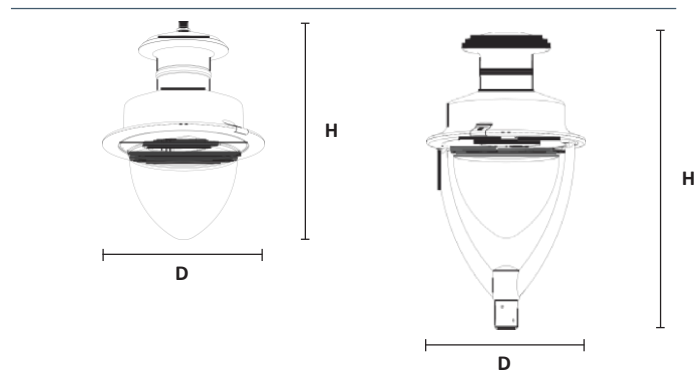

Maximum Power

HPS/MH: Joyau 6400: 150 W - Joyau 6500: 400 W

Cosmo: 140 W OPTICALED evo: 100 W

Mounting

Top Mounted: Ø60 (other diameters on request)

Top hanging: 1" BSPT male (1" BSPT female on request)

Depth of insertion: 100 mm

1 and 2

	Joyau 6400	Joyau 6500	Joyau 6500 with Lyre
Weight (lb)	18.74	25.79	37.52
<i>(kg)</i>	8.5	11.7	17.02
EPA (ft²)	1.076	1.507	1.938
<i>SCX (m²)</i>	0.10	0.14	0.18
Protection Index			
Optical Unit	IP 66	IP 66	IP 66
Electrical Housing	IP 54	IP 54	IP 54
Shock Resistance	IK 09	IK 09	IK 09
Dimensions (in)	D H	D H	D H
<i>Dimensions (mm)</i>	18.11 24.80 460 630	22.83 30.71 580 780	22.83 43.31 580 1100