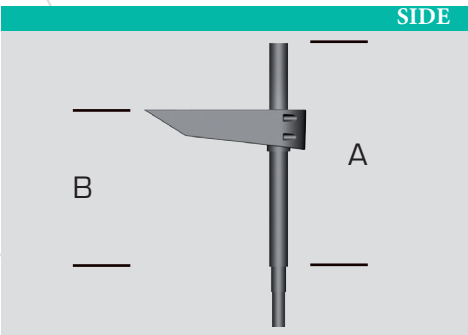

### STANDARD

- Decorative arm in aluminum foundry.
- Standard Black RAL 9005 or Gray 900 sanded.
- Available in 1 or 2 lights.
- Fixation of the luminaire: lateral.
- Fixing in mast top Ø60, Ø75 or applied, or to be tightened
- Decorative accessories available as an option depending on the diameter.
- Surface treatment: thermo-lacquer polyester powder at 220 ° (RAL color or structured paint of your choice).

### SIDE

### 3D RENDERING

Model	A (cm)	B (cm)
DALIA	70	50