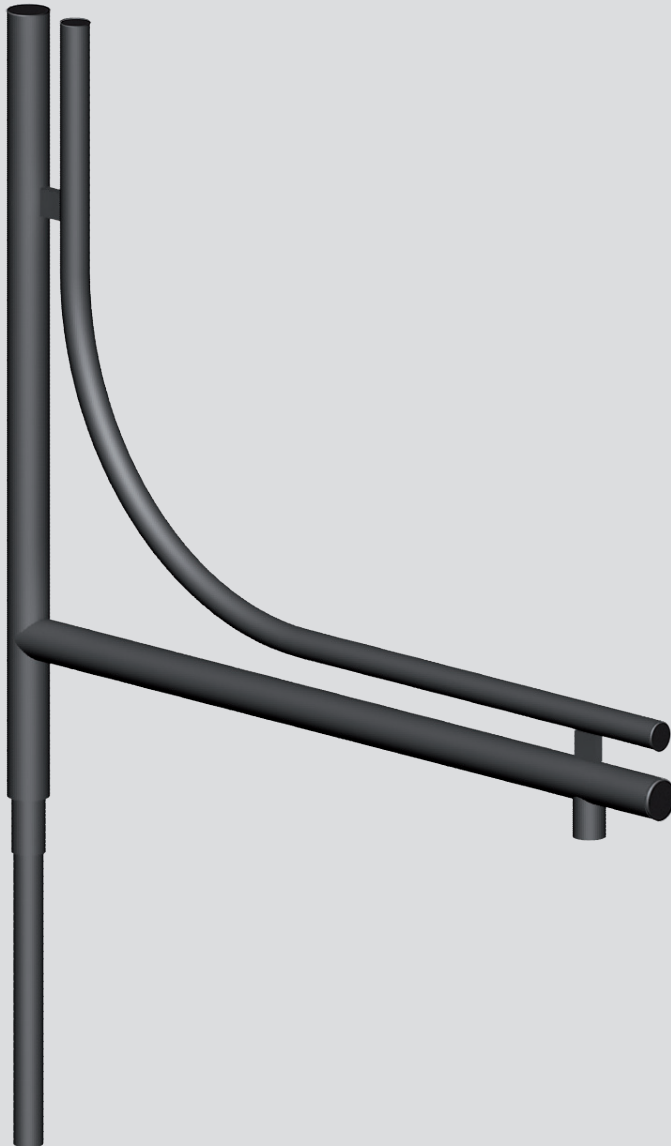

CORION

Mechanically welded decorative arms

3D RENDERING

SIDE

RENDERING

STANDARD

- Galvanized steel decorative arm.
- Standard Black RAL 9005 - Decorative ball.
- Available in single or double arm, or 3 and 4 removable lights.
- Luminaire fixing: suspended (PG34 female connection).
- Fixing mast top (Ø60, Ø75 or Ø89) or applied.
- Decorative accessories available as an option depending on the diameter
- Surface treatment: thermo-lacquer polyester powder at 220 ° (RAL color or structured paint of your choice)

Model	A [cm]	B [cm]
CORION 80	115	15
CORION 110	115	15