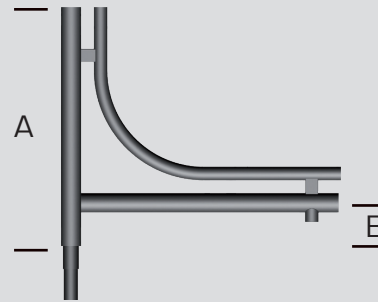

CORION

Mechanically welded decorative arms

3D RENDERING

SIDE

RENDERING

STANDARD

- Galvanized steel decorative arm.
- Standard Black RAL 9005 - Decorative ball.
- Available in single or double arm, or 3 and 4 removable lights.
- Luminaire fixing: suspended (PG34 female connection).
- Fixing mast top (Ø60, Ø75 or Ø89) or applied.
- Decorative accessories available as an option depending on the diameter
- Surface treatment: thermo-lacquer polyester powder at 220 ° (RAL color or structured paint of your choice)

Model	A [cm]	B [cm]
CORION 80	115	15
CORION 110	115	15