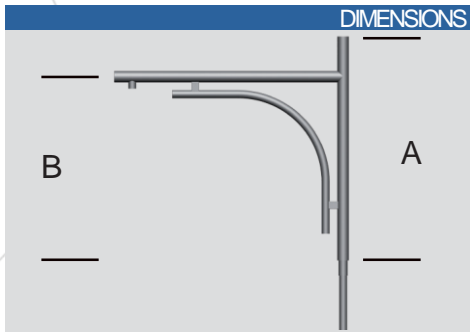

STANDARD

- Decorative arm in galvanized steel.
- Standard Black RAL 9005
- Available in 1 to 4 fixture configurations.
- Luminaire attachment: Suspended (PG34 female).
- Attaches to the top of the pole (Ø60, Ø75, or Ø89).
- Decorative accessories available
- Surface treatment: thermo-lacquer at 220° (Available in RAL colors).

DIMENSIONS

RENDER

3D RENDER

Model	A (cm)	B (cm)
AMAURIS 50	50	35
AMAURIS 75	75	60
AMAURIS 110	120	90