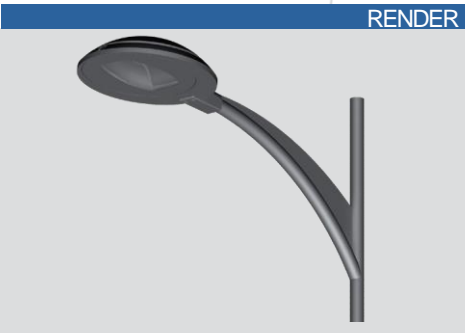

STANDARD

- Decorative arm in galvanized steel.
- Standard Black RAL 9005
- 7° tilt above lateral.
- Available in 1 to 4 fixture configurations.
- Luminaire attachment options:
  - Lateral (Ø60)
  - Suspended (PG34 female).
- Attaches to the top of the pole (Ø60, Ø75 , or Ø89).
- Decorative accessories available
- Surface treatment: thermo-lacquer at 220° (Available in RAL colors).

DIMENSIONS

3D RENDER

RENDER

Model	A (cm)	B (cm)
ALBUNA 80	80	60
ALBUNA 100	80	60
ALBUNA 150	80	65