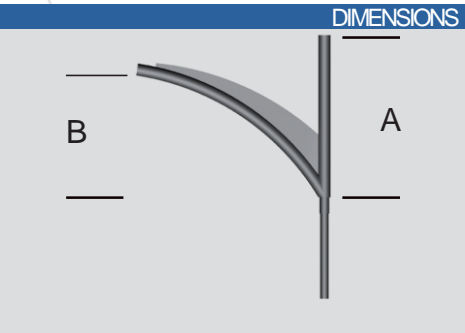

STANDARD

- Decorative arm in galvanized steel.
- Standard Black RAL 9005
- 7° tilt above lateral.
- Available in 1 to 4 fixture configurations.
- Luminaire attachment options:
  - Lateral (Ø60)
  - Suspended (PG34 female).
- Attaches to the top of the pole (Ø60, Ø75 , or Ø89).
- Decorative accessories available
- Surface treatment: thermo-lacquer at 220° (Available in RAL colors).

DIMENSIONS

3D RENDER

RENDER

Model	A (cm)	B (cm)
ALBUNA 80	80	60
ALBUNA 100	80	60
ALBUNA 150	80	65